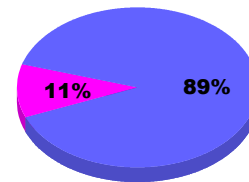

YTD Status Quo Clubs 2012-2013

Status Quo Clubs Compared to Status Quo Members

Legend: Status Quo Clubs (Cyan), Total Status Quo Members (Green)

MEMBERSHIP

Membership Results
2012-2013

Membership
2011-2012

Month	Net Memb Goal	Actual New Memb	Actual Dropped Memb	Gain/Loss of Memb	Gain/Loss of Memb
Jul/Aug/Sep	15	67	-21	46	7
Totals	15	67	-21	46	7

Membership Results 2012-2013

Goal, New, Dropped, Gain/Loss

Legend: Goal (Cyan), Actual (Green), Dropped (Yellow), Gain Loss (Magenta)

Comparison of Membership Gain/Loss

Current Year Compared to the Previous Year

Legend: Current Year (Cyan), Previous Year (Green)

Gender Comparison 2012-2013

Jul/Aug/Sep

Legend: Male (Blue), Female (Magenta)