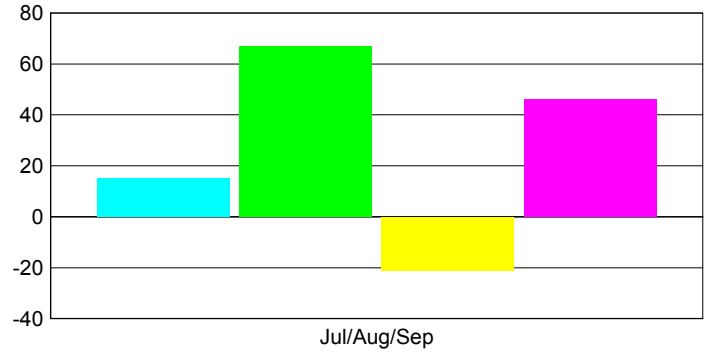

Club Results 2012-2013

Goal, New, Dropped, Gain/Loss

Legend: Goal (Cyan), Actual (Green), Dropped (Yellow), Gain Loss (Magenta)

Comparison of Club Gain/Loss

Current Year Compared to the Previous Year

Legend: Current Year (Cyan), Previous Year (Green)

YTD Status Quo Clubs 2012-2013

Status Quo Clubs Compared to Status Quo Members

Legend: Status Quo Clubs (Cyan), Total Status Quo Members (Green)

MEMBERSHIP

Membership Results
2012-2013

Membership
2011-2012

Month	Net Memb Goal	Actual New Memb	Actual Dropped Memb	Gain/Loss of Memb	Gain/Loss of Memb
Jul/Aug/Sep	15	67	-21	46	7
Totals	15	67	-21	46	7

Membership Results 2012-2013

Goal, New, Dropped, Gain/Loss

Legend: Goal (Cyan), Actual (Green), Dropped (Yellow), Gain Loss (Magenta)

Comparison of Membership Gain/Loss

Current Year Compared to the Previous Year

Legend: Current Year (Cyan), Previous Year (Green)

Gender Comparison 2012-2013

Jul/Aug/Sep

Legend: Male (Blue), Female (Magenta)